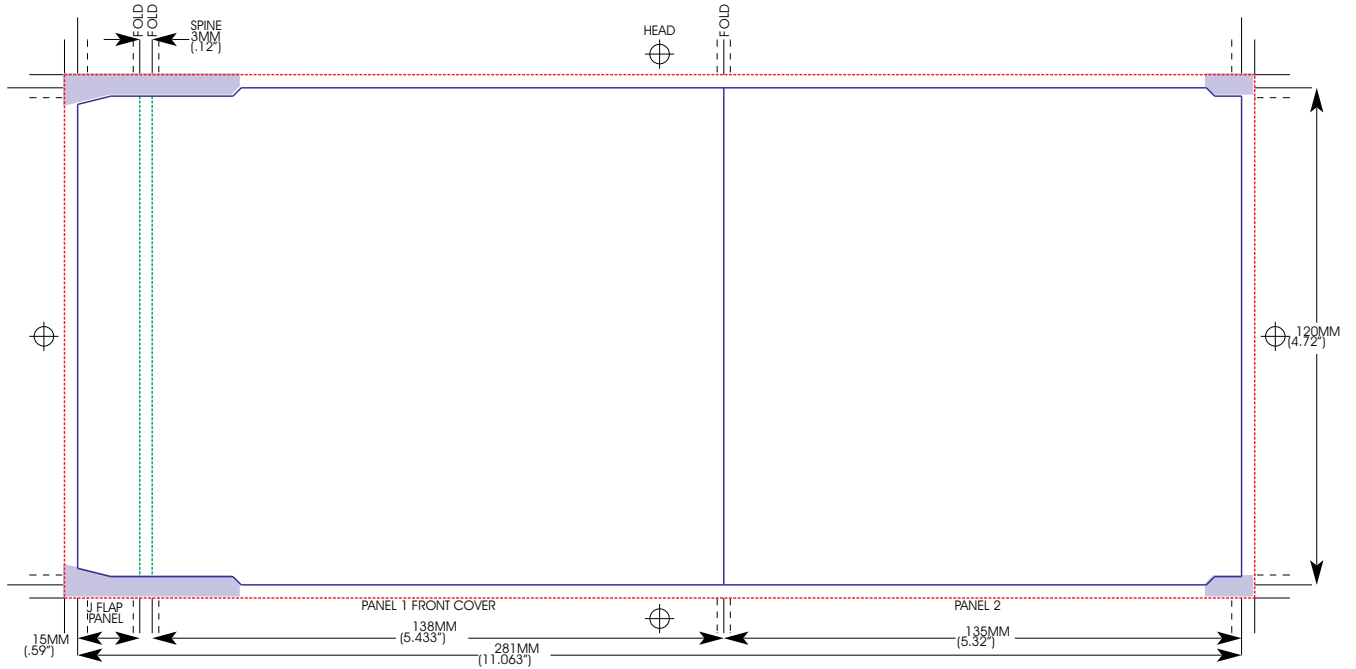

Slimline jewel case maxicard

----- Bleed (min.3 mm)

— Cutting line

Logos and text have to be placed at least 3 mm away from cutting lines.

OUTSIDE

INSIDE