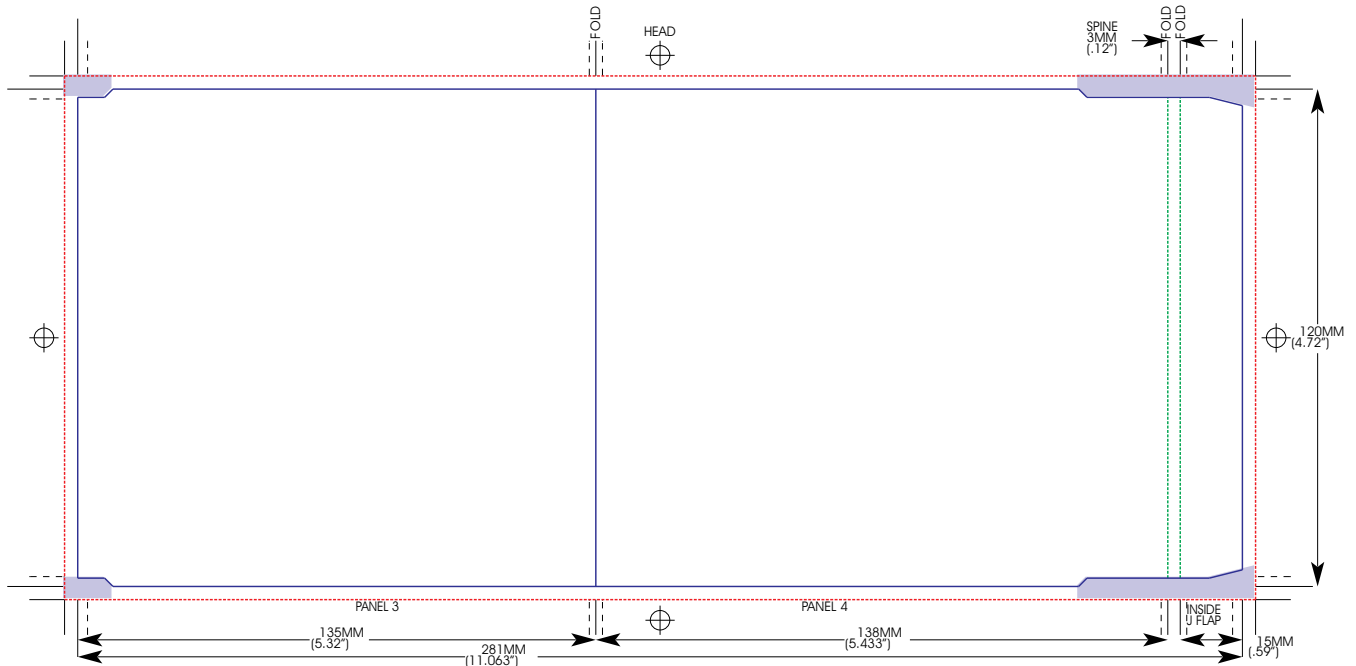

Slimline jewel case maxicard

----- Bleed (min.3 mm)

— Cutting line

Logos and text have to be placed at least 3 mm away from cutting lines.

OUTSIDE

INSIDE